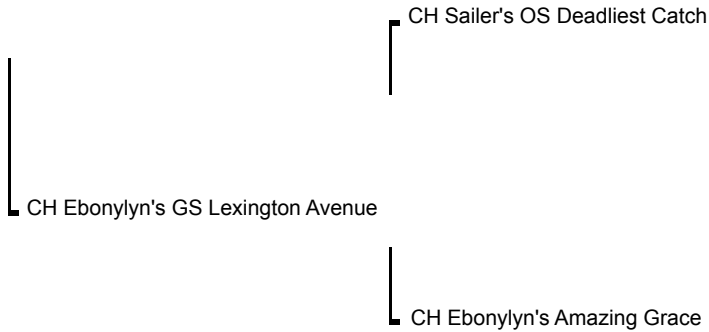

Regency XCL

RegencyXCL's Princess Anne

RegencyXCL's Princess Anne

Sex:

Bitch

DOB: 2014-09-28

G. Grandparent

CH Jam's Geppetto

Gran Caribe Fly By Me

CH Minuteman Dead or Alive

CH Sailer's OK To Kill A Mockingbird

CH Ward's Creek's Ohio Gambler

CH Sailer's OK To Kill A Mockingbird

CH Fortown Sterling Thriller

Ebonylynn Pawzazz Coco

G.G. Grandparent