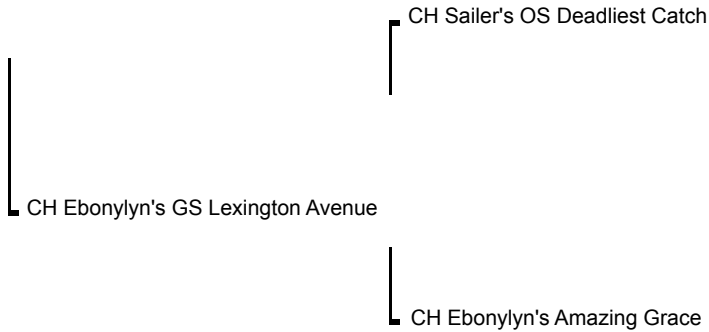

# Regency XCL

*Ebonylyn Duchess of RegencyXCL*

***Ebonylyn Duchess of RegencyXCL***

**Sex:**

**Bitch**

**DOB: 2013-06-13**

- G. Grandparent
  - └─ CH Greystains Silver Lining
  - └─ CH Jerdaise's Cleopatra
- G.G. Grandparent
  - └─ CH Repitition's Pawzazz Indigo
  - └─ CH Greysatins L'L Minute Maid
  - └─ CH Copperkettles Double Decker
  - └─ Gay Meadows Caper's Cassidy
  - └─ CH Ward's Creek's Ohio Gambler
  - └─ CH Sailer's OK To Kill A Mockingbird
  - └─ CH Debessiere Lord Samourai
  - └─ CH Debessiere The Queen of Liberte
  - └─ CH Wards Creek's The Dealers Choice
  - └─ CH Wards Creek's Mystical Moon
  - └─ CH Adam's Black Sabbath
  - └─ CH Sailer's Ki Kali
  - └─ CH Sterling's Dear John
  - └─ CH Fortown Zita Pita Lady
  - └─ CH Greystains Silver Lining
  - └─ CH Pawzazz's Jump for Joy